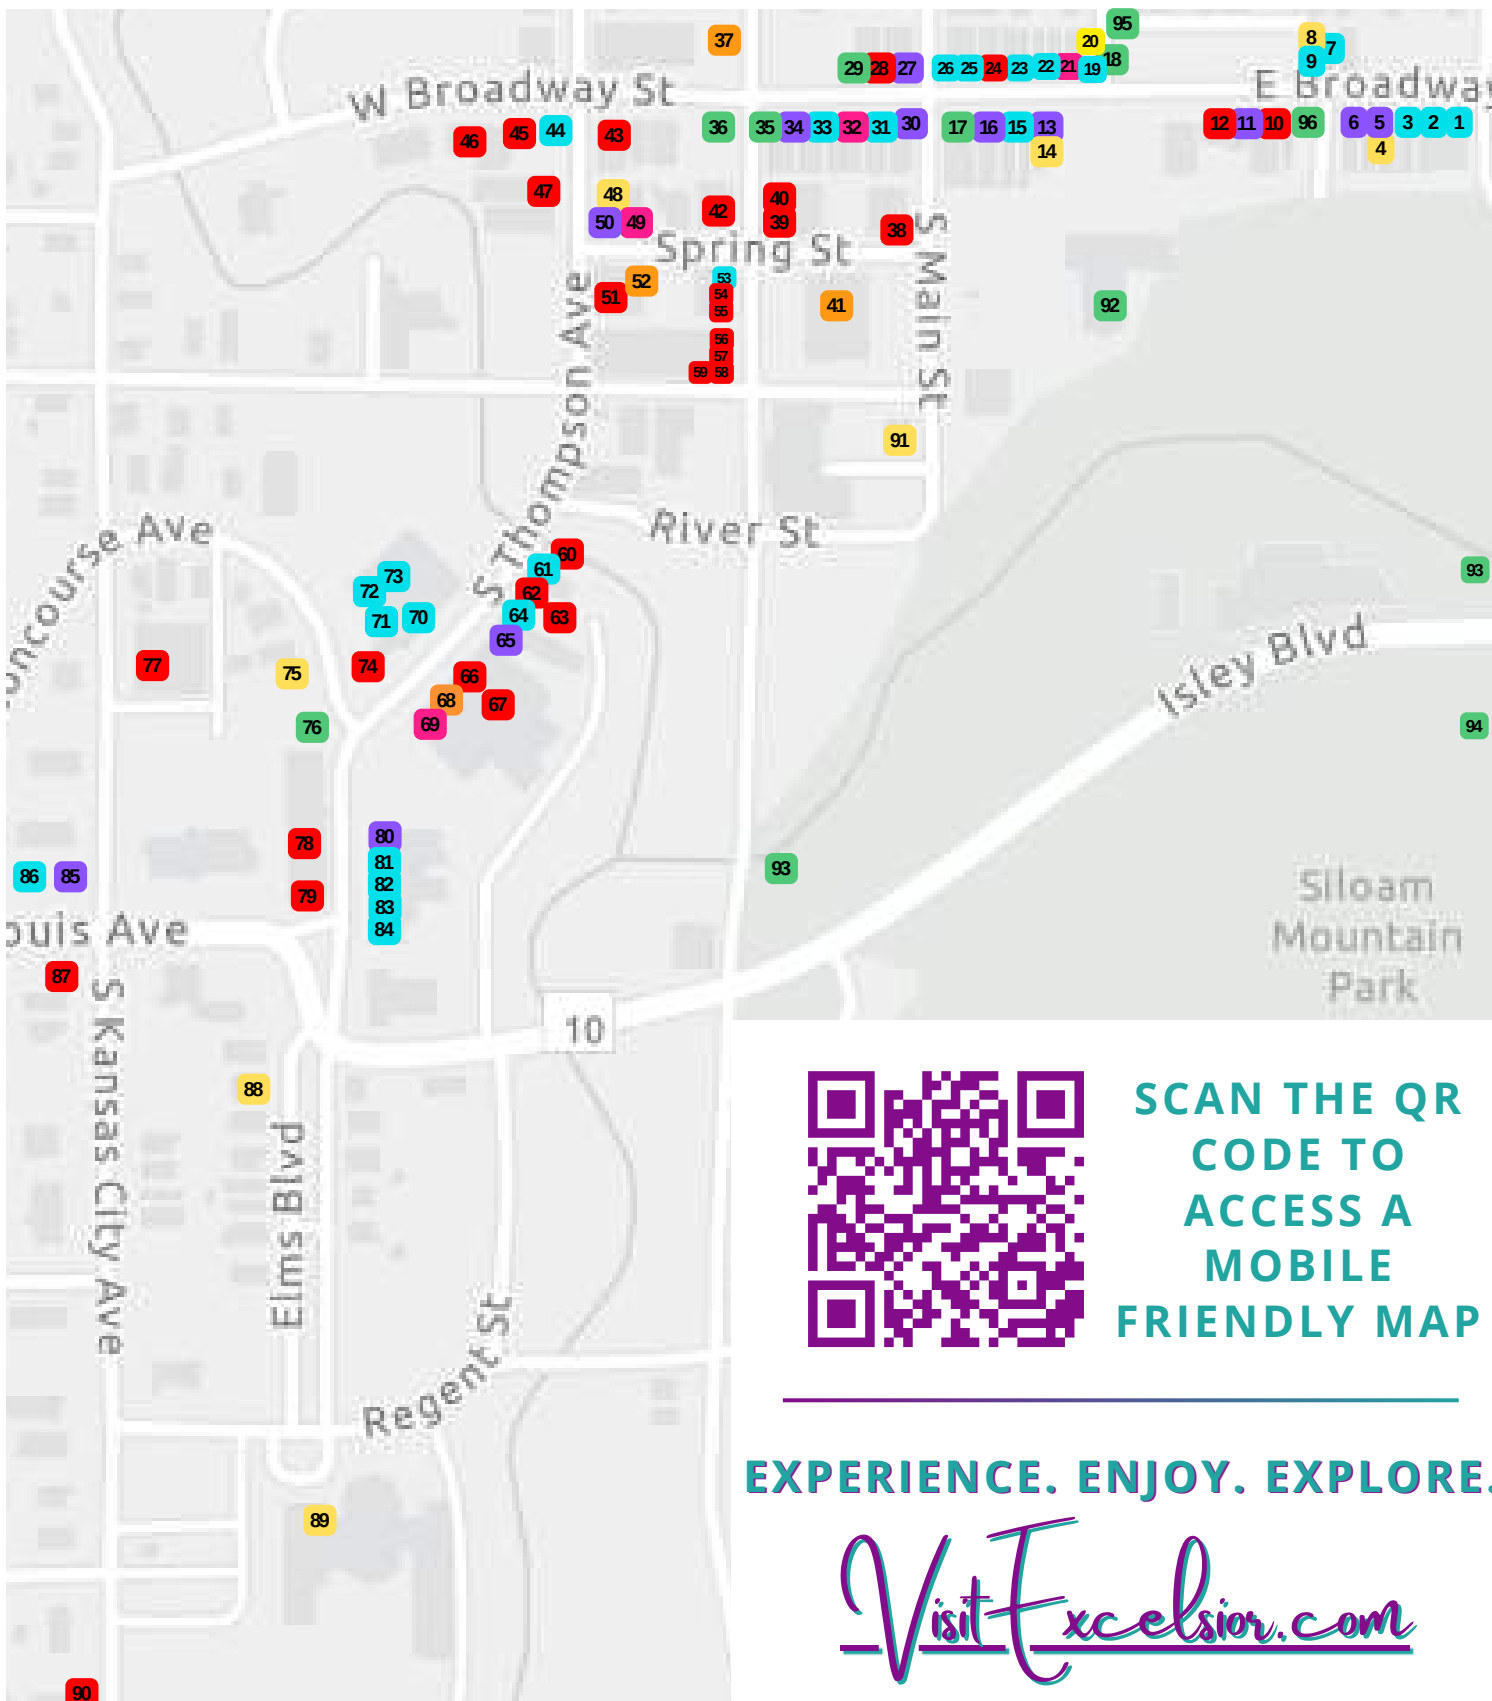

Overnight Stays

- 20. The LOFT at Solana
102 Elizabeth
- 14. The Overlook on Broadway
115 E. Broadway
- 9. Luxury Loft of Excelsior
244 E. Broadway
- 4. Aviator Loft
251 E. Broadway
- 48. Hope Loft
216 Spring Street
- 91. The Buckley
101 South Street
- 75. Payne Jailhouse Bed & Breakfast
426 Concourse
- 89. The Elms Hotel & Spa
401 Regent Street
- 88. The Boulevard Inn
523 Elms Boulevard

Venues

- 21. Solana Event Space
118 E. Broadway
- 32. Flander Hall
107 W. Broadway
- 49. Excelsior Weddings & Events
216 Spring Street
- 69. The Montgomery Event Venue
425 S. Thompson Avenue

Attractions

- 17. Excelsior Springs Museum & Archives
101 E. Broadway
- 92. Hall of Waters Visitor Center
201 E. Broadway
- 36. Carolyn Schutte Pocket Park
100 S. Marietta
- 18. Meet Me In Excelsior Springs Mural
Corner of Broadway & Elizabeth
- 76. Brooke Baxter Memorial Pocket Park
424 S. Thompson Avenue
- 25. Swinging Jazz Mural
Corner of Marietta & Broadway
- 29. Historic Broadway Mural
Marietta & Broadway
- 93. Fishing River Linear Park Trail
Access Near Piburn Ballfield
- 94. Isley Park Woods Trail
Access Near Piburn Ballfield
- 96. Lithia Number 1
247 E. Broadway
- 95. Sulfo Salt Well Pagoda
200 E. Excelsior

Entertainment

- 37. Slightly Off Broadway Theatre
114 N. Marietta Street
- 41. Firefly Events
101 Spring Street
- 52. Rage Cave
215 Spring Street
- 68. One Step At A Time
423 S. Thompson Avenue

Downtown Excelsior Springs